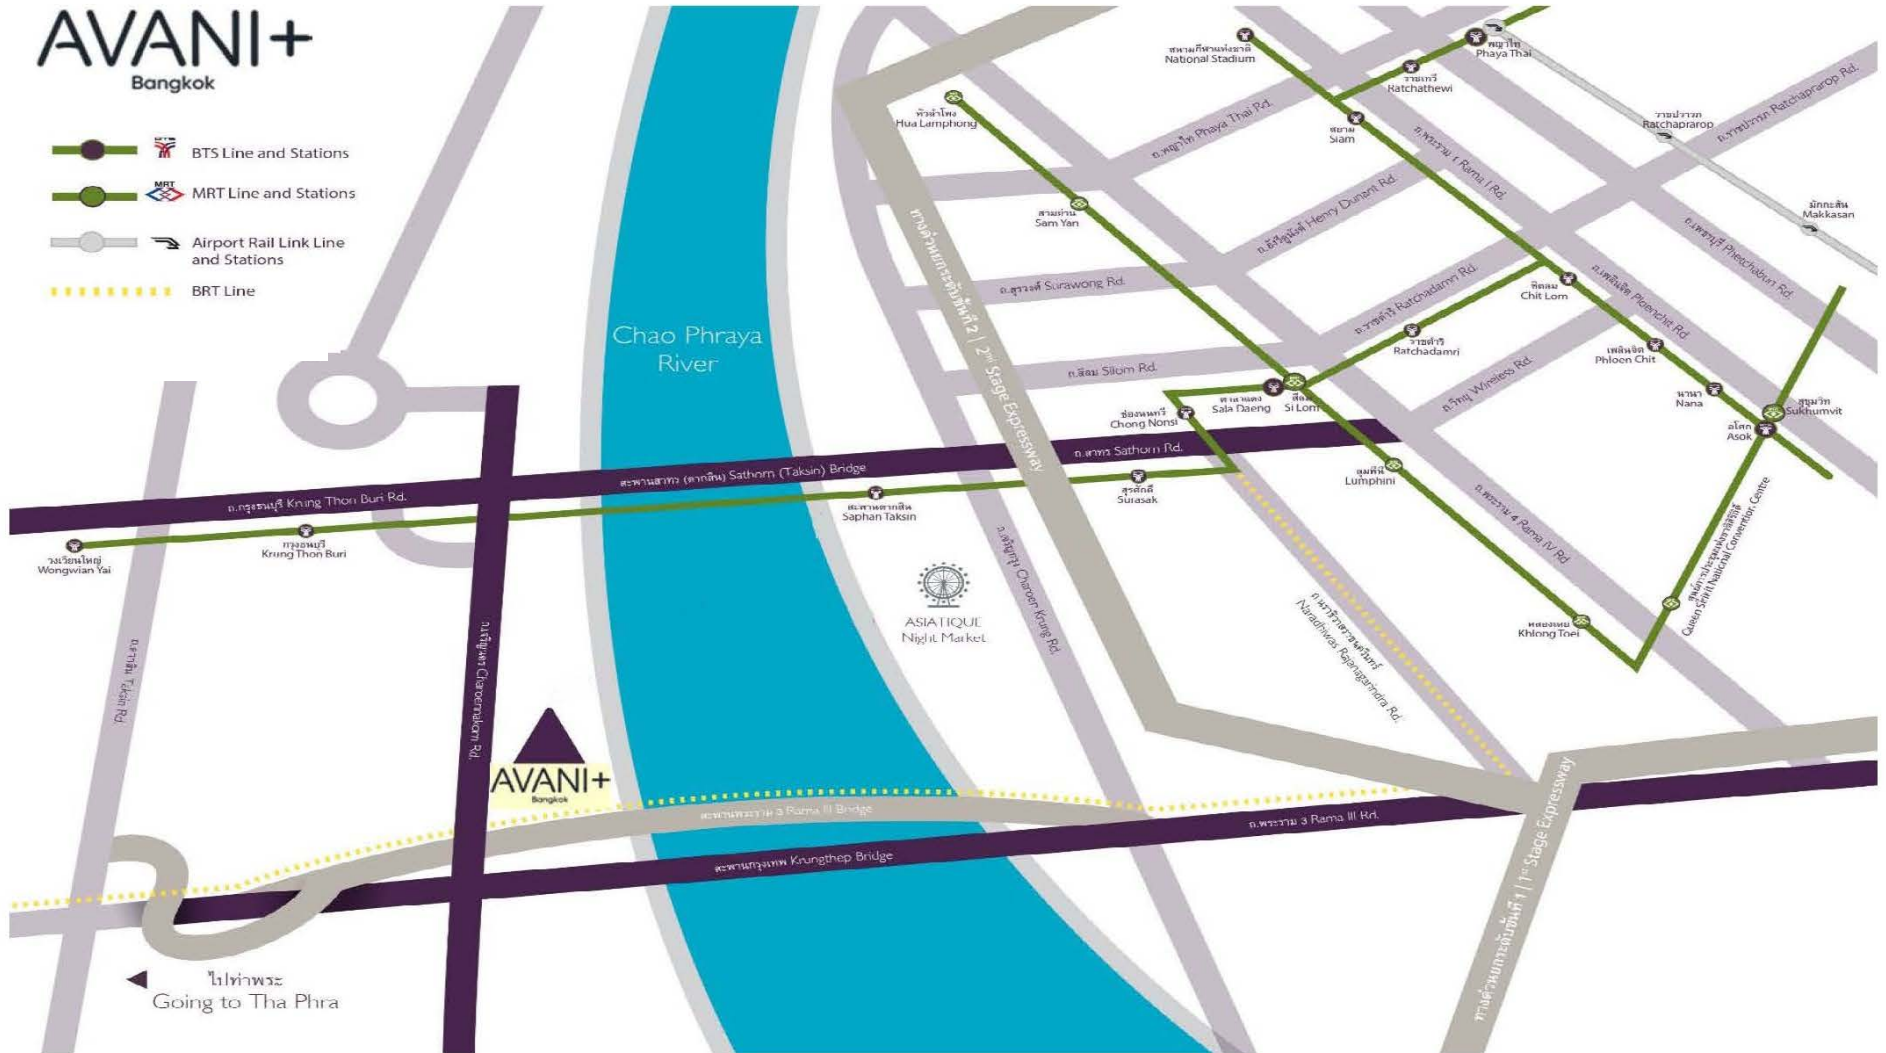

# AVANI+ Riverside Bangkok Hotel Map

**AVANI+ Riverside Bangkok Hotel**  
**Address:** 257 Charoennakorn road, Thonburi, Bangkok  
**Tel:** 02 431 9100  
<http://www.avanihotels.com/riverside-bangkok>

- Bus number: 6, 88, 89 and 111